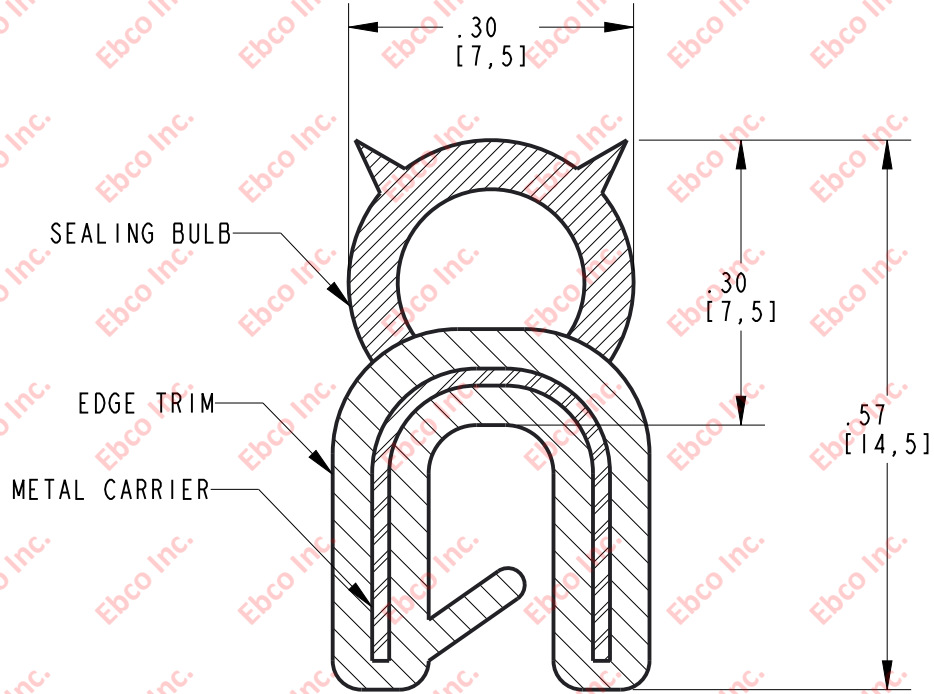

MC905

2

B

A

EDGE TRIM: DENSE EPDM  
 SEALING BULB: SPONGE EPDM  
 METAL CARRIER: STEEL

2

TITLE: MC905		
THE INFORMATION CONTAINED IN THIS DRAWING IS THE SOLE PROPERTY OF EBCO. ANY REPRODUCTION IN PART OR AS A WHOLE WITHOUT THE WRITTEN PERMISSION OF EBCO IS PROHIBITED.		
TOLERANCES PER RMA STANDARD E3 & BEC2	REV. A	DATE: 06-19-20
		UNITS: INCH [MM]