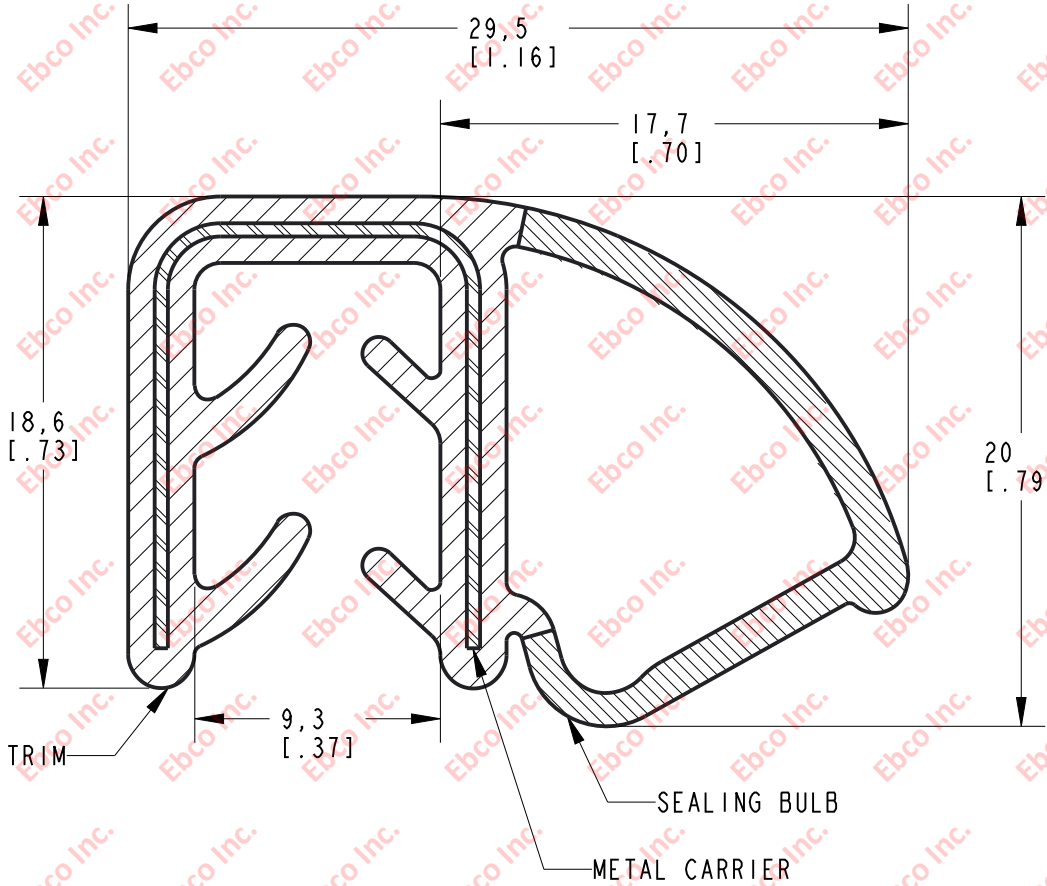

MC5182

CLAMPING RANGE: 4.68 [0.184] - 6.75 [0.266]  
EDGE TRIM: DENSE EPDM  
SEALING BULB: SPONGE EPDM  
METAL CARRIER: STEEL

TITLE: MC5182		
THE INFORMATION CONTAINED IN THIS DRAWING IS THE SOLE PROPERTY OF EBCO. ANY REPRODUCTION IN PART OR AS A WHOLE WITHOUT THE WRITTEN PERMISSION OF EBCO IS PROHIBITED.		
TOLERANCES PER RMA STANDARD BEC2 & E3	REV. A	DATE: 03-14-23
		UNITS: mm [INCH]