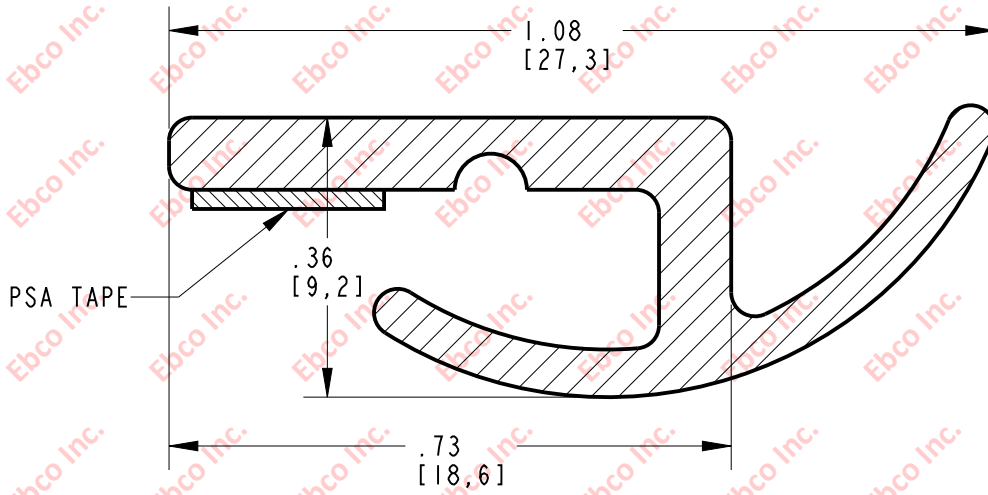

ER560

IMP. NO.

B

A

MATERIAL: DENSE EPDM

2

TITLE: ER560		
THE INFORMATION CONTAINED IN THIS DRAWING IS THE SOLE PROPERTY OF EBCO ANY REPRODUCTION IN PART OR AS A WHOLE WITHOUT THE WRITTEN PERMISSION OF EBCO IS PROHIBITED.		
TOLERANCES PER RMA STANDARD E3	REV. A	DATE: 06-10-20
		UNITS: INCH [MM]