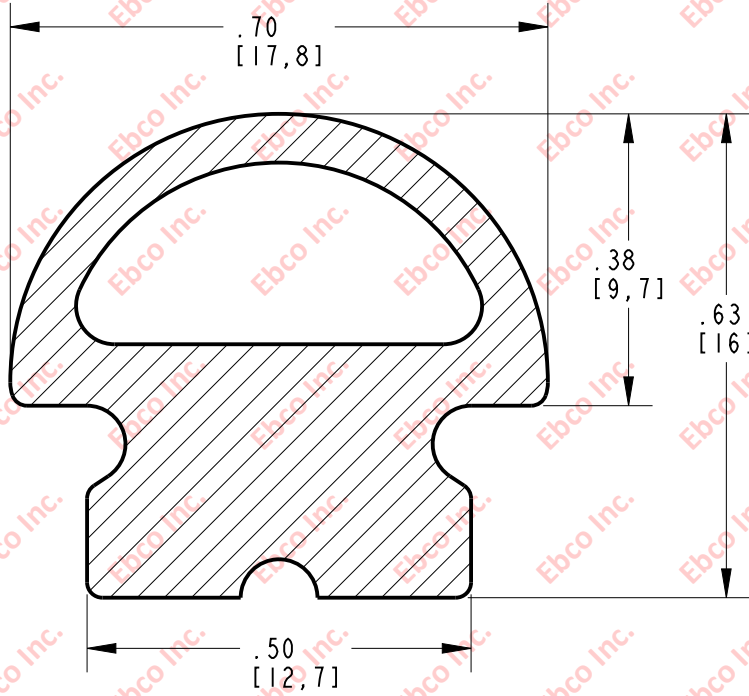

ER500

DRG. NO.

B

A

MATERIAL: DENSE EPDM

TITLE: ER500		
THE INFORMATION CONTAINED IN THIS DRAWING IS THE SOLE PROPERTY OF EBCO. ANY REPRODUCTION IN PART OR AS A WHOLE WITHOUT THE WRITTEN PERMISSION OF EBCO IS PROHIBITED.		
TOLERANCES PER RMA STANDARD E3	REV. A	DATE: 06-10-20
		UNITS: INCH [MM]
1330 HOLMES RD. ELGIN, IL 60123		

SPECIFICATIONS SUBJECT TO CHANGE

2

B

A