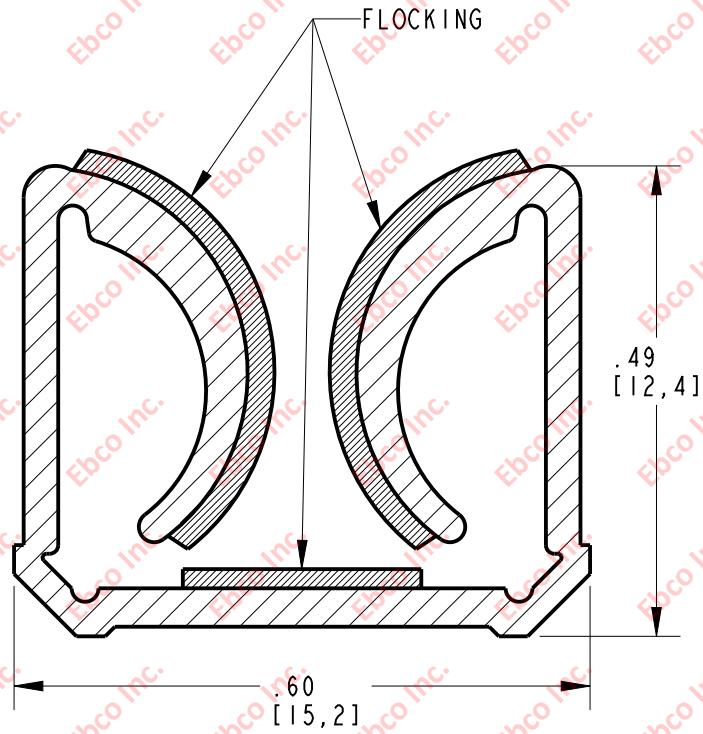

EF150

DRG. NO.

B

A

2

2

MATERIAL: DENSE SBR

 EbcO	TITLE: EF150	
	THE INFORMATION CONTAINED IN THIS DRAWING IS THE SOLE PROPERTY OF EBCO. ANY REPRODUCTION IN PART OR AS A WHOLE WITHOUT THE WRITTEN PERMISSION OF EBCO IS PROHIBITED.	
	TOLERANCES PER RMA STANDARD E3	REV. A
	DATE: 06-12-20 UNITS: INCH [MM]	
1330 HOLMES RD. ELGIN, IL 60123		
SPECIFICATIONS SUBJECT TO CHANGE		