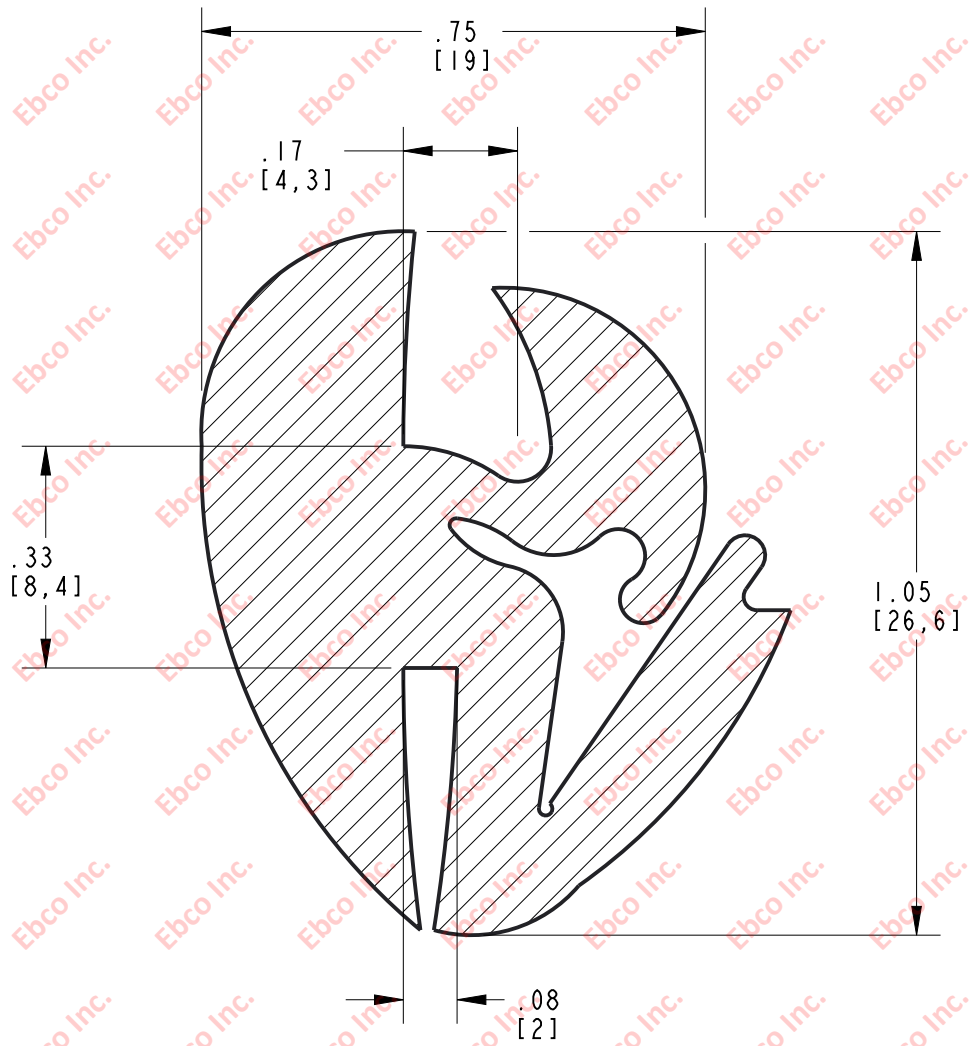

WC235

DRG. NO.

B

B

A

A

MATERIAL: DENSE EPDM

	TITLE: WC235	
	THE INFORMATION CONTAINED IN THIS DRAWING IS THE SOLE PROPERTY OF EBCO. ANY REPRODUCTION IN PART OR AS A WHOLE WITHOUT THE WRITTEN PERMISSION OF EBCO IS PROHIBITED.	
	TOLERANCES PER RMA STANDARD E2	REV. A
	DATE: 05-10-18	UNITS: INCH [MM]
1330 HOLMES RD. ELGIN, IL 60123		
SPECIFICATIONS SUBJECT TO CHANGE		