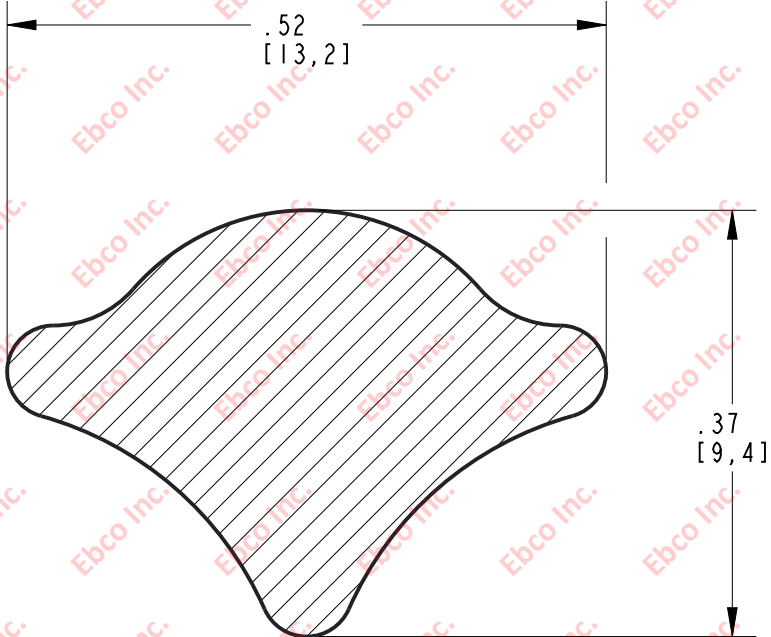

WC104

DRG NO.

B

A

B

A

MATERIAL: DENSE EPDM

TITLE: WC104		
THE INFORMATION CONTAINED IN THIS DRAWING IS THE SOLE PROPERTY OF EBCO. ANY REPRODUCTION IN PART OR AS A WHOLE WITHOUT THE WRITTEN PERMISSION OF EBCO IS PROHIBITED.		
TOLERANCES PER RMA STANDARD E2	REV. B	DATE: 05-01-18
		UNITS: INCH [MM]
1330 HOLMES RD. ELGIN, IL 60123		

SPECIFICATIONS SUBJECT TO CHANGE